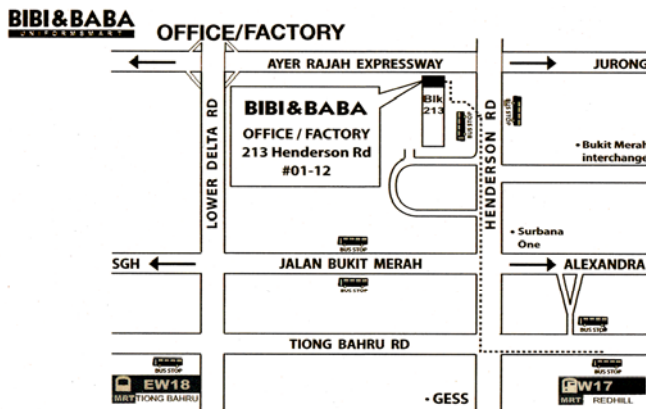

BIBI&BABA PRIVATE LIMITED

Blk 213 Henderson Rd #01-12, S 159553

Tel- 65 6271 9248 Fax- 65 6273 9600

Em- uniforms@bibibaba.com.sg

Co. Reg. No. (UEN): 197702879N GST Reg No: M2-0028460-7

Winner, SPBA - Heritage Brands

30 Nov, 2017

MAYFLOWER SECONDARY SCHOOL BACK TO SCHOOL UNIFORMS SALES DATES 2017

Bibi&Baba are pleased to confirm Back to School 2018 uniform sales dates as follow:

In – School Uniform Sales

A) Sec 1- 2018 Registration Date -

<u>Date</u>	<u>Time of Sales</u>	<u>Venue</u>
Fri, 22 Dec 2017	9 am – 3.00 pm	MFSS Classroom

B) Sec 1 – 5 Uniform Sales –

<u>Date</u>	<u>Time of Sales</u>	<u>Venue</u>
Fri, 15 Dec 2017	9 am – 3.00 pm	MFSS Classroom
Mon, 18 Dec 2017	9 am – 3.00 pm	MFSS Classroom
Tue, 19 Dec 2017	9 am – 3.00 pm	MFSS Classroom
Tue, 26 Dec, 2017	9 am – 3.00 pm	MFSS Classroom
Wed, 27 Dec 2017	9 am – 3.00 pm	MFSS Classroom
Thu, 28 Dec 2017	9 am – 3.00 pm	MFSS Classroom
Fri, 29 Dec 2017	9 am – 3.00 pm	MFSS Classroom

Bibi&Baba Far East Shopping Centre Hours – Xmas 2017 /New Year 2018

BIBI&BABA Far East Shopping Center	Monday to Saturday	10.00 am – 7.30 pm
	Sunday	10.00 am – 6.00 pm
Sun , 24th Dec 2017	Christmas Eve	10.00 am – 4.00 pm
Mon, 25th Dec 2017	Christmas Day	CLOSED
Tue, 26th Dec 2017	Boxing Day	10.00 am – 7.30pm
Sun, 31st Dec 2017	New Year’s Eve	10.00 am – 4.00 pm
Mon, 1st Jan 2018	New Year’s Day	10.00 am – 6.00pm

BUSES: 5, 14, 32, 33, 57, 64, 65, 123, 131, 132, 145, 147, 175, 176, 195, 196, 197, 272, 273, 275, 855, 961

OFFICE / FACTORY : 213 HENDERSON RD # 01-12 (S)159553
BUSINESS HOURS: MON - FRI 9 am - 1 pm, 2 - 5 pm SAT 9 am - 12.30 pm
☎ +65 6271 9248 Fax: 6273 9600
Email: uniforms@bibibaba.com.sg