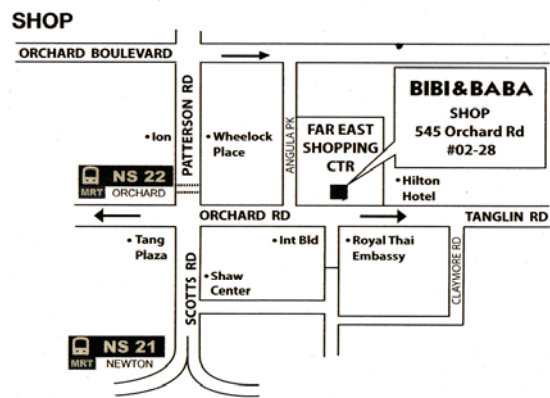

BUSES: 5, 7, 14, 16, 36, 54, 65, 77, 105, 106, 111, 123, 132, 174, 175, 1N, 2N, 3N, 4N, 5N, 6N, NRS, NR6, NR7, NR8, 502, 502A, 14e, 174e.

SHOP: 545 ORCHARD RD # 02 - 28 FAR EAST SHOPPING CENTRE (S)238882
BUSINESS HOURS: MON- SAT 10 am - 7.30 pm SUN 10 am - 6 pm
☎ +65 6732 7022
www.bibibaba.com.sg